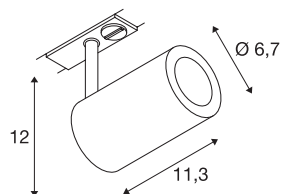

## ENOLA\_B TRACK SPOT

QPAR51 silver-grey 50W, incl. 1-circuit adapter

The puristic ENOLA B track-mounted spotlight consists of an aluminium and steel structure and is optionally available with a white, black, or silver grey housing. The lamp head can be rotated and swivelled. Because of the built-in GU-10 240V socket, the ENOLA\_B is ready for direct connection to the 1-circuit 240V track system.

## TECHNICAL DATA

Item no.	1002113
Socket	GU10
Number of sockets	1
Tilt range	90 °
Horizontal rotation range	350 °
Rotating or tilting	rotary Bar and tiltable
IP Code	IP 20
Assembly	Surface
Assembly details	Track Ceiling, Track Wall
Primary nominal voltage	220-240V ~50/60Hz
Safety class	I
Wattage	50 W
Maximum ambient temperature	40 °C
Color	grey
Light outlet	direct
Length	11.3 cm
Height	12 cm
Diameter	6.7 cm
Net weight	0.369 kg
Gross weight	0.462 kg
BIG WHITE Page	517