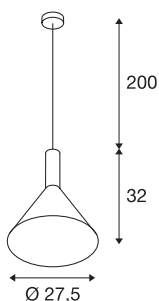

PHELIA PD

indoor pendant, E27, white, max. 23W, 27.5cm

The conical shape of the high-voltage pendant lights in the PHELIA range offer a huge number of different options. These white lights have a round ceiling rose. Thanks to the integrated E27 base, this light is suitable for LED and energy-saving bulbs. The pendant length on the light is 200 cm.

TECHNICAL DATA

Item no.	1002137
Number of sockets	1
IP Code	IP 20
Assembly	Surface
Assembly details	Ceiling
Primary nominal voltage	220-240V ~50/60Hz
Safety class	I
Wattage	23 W
Maximum ambient temperature	35 °C
Color	white
Light distribution	rotational symmetric
Light outlet	direct
Height	32 cm
Diameter	27.5 cm
Pendant length	200 cm
Net weight	0.771 kg
Gross weight	1.277 kg