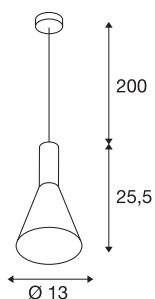

PHELIA PD

E27, white, max. 23W, 13cm

The conical shaped PHELIA high-voltage pendant offers an abundance of variations. The white luminaire features a round ceiling plate. With its built-in E27 socket, the luminaire is suitable for both LED and energy-saving lamps. The luminaire has a pendant length of 200 cm.

TECHNICAL DATA

Item no.	1002139
Socket	E27
Number of sockets	1
IP Code	IP 20
Assembly	Surface
Assembly details	Ceiling
Primary nominal voltage	220-240V ~50/60Hz
Safety class	I
Wattage	23 W
Maximum ambient temperature	35 °C
Color	white
Light distribution	rotational symmetric
Light outlet	direct
Height	25.5 cm
Diameter	13 cm
Pendant length	200 cm
Net weight	0.578 kg
Gross weight	0.781 kg

Recommended lamp

1005305	A60 E27 Mirrorhead , chrome LED light, 7.5W 2700K CRI90 180°
1005301	A60 E27 , white LED light, 9W 2700K CRI90 220°
1005317	A60 E27 tunable smart , white LED light, 9W 2700-6500K CRI90 230°
1005304	A60 E27 , Frosted LED light, 7.5W 2700K CRI90 320°