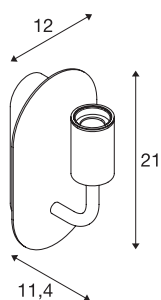

## FITU WL

Indoor surface-mounted wall light, E27, gold, max. 24W

The FITU wall light from our MIX & MATCH System is available in various colours. The FITU product family impresses with its wide variety of application possibilities. With its built-in E27 socket, the luminaire is suitable for both LED and energy-saving bulbs. The electrical connection is made directly to the 230V mains supply.

## TECHNICAL DATA

Item no.	1002149
Socket	E27
Number of sockets	1
IP Code	IP 20
Assembly	Surface
Assembly details	Wall
Primary nominal voltage	220-240V ~50/60Hz
Safety class	I
Wattage	24 W
Maximum ambient temperature	30 °C
Color	gold
Light outlet	diffuse
Width	12 cm
Height	21 cm
Depth	11.4 cm
Net weight	0.837 kg
Gross weight	1.065 kg

## Recommended lamp

1005305	A60 E27 Mirrorhead , chrome LED light, 7.5W 2700K CRI90 180°
1005265	ST64 E27 , gold LED ligh- t, 7.5W 2500K CRI90 320°
1005303	A60 E27 , transparent LED light, 7.5W 2700K CRI90 320°
1005268	ST58 E27 , transparent LED light, 7.5W 2700K CRI90 320°