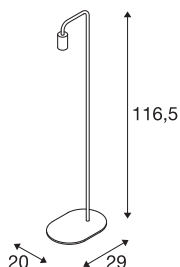

## FITU FL

indoor floor stand, E27, soft gold, max. 24W

The FITU table lamp from our MIX & MATCH System is available in various colours. The FITU product family impresses with its wide variety of application possibilities. With its built-in E27 socket, the luminaire is suitable for both LED and energy-saving bulbs. The electrical connection is made directly to the 230V mains supply.

## TECHNICAL DATA

Item no.	1002150
Socket	E27
Number of sockets	1
IP Code	IP 20
Impact resistance class	IK 03
Impact resistance	0.35 Joule
Assembly	Mobile
Primary nominal voltage	220-240V ~50/60Hz
Safety class	II
Wattage	24 W
Maximum ambient temperature	30 °C
Color	gold
Light outlet	diffuse
Length	29 cm
Width	20 cm
Height	116.5 cm
Net weight	1.786 kg
Gross weight	4.13 kg

## Recommended lamp

1005309	G95 E27 , transparent LED light, 7.5W 2700K CRI90 320°
1005305	A60 E27 Mirrorhead , chrome LED light, 7.5W 2700K CRI90 180°
1005303	A60 E27 , transparent LED light, 7.5W 2700K CRI90 320°
1005304	A60 E27 , Frosted LED light, 7.5W 2700K CRI90 320°