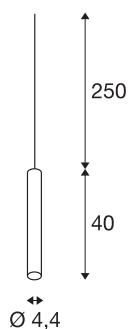

FITU PD

indoor pendant, E27, black, max. 60W

The narrow version of the FITU pendant with open cable ends can be combined with FITU ceiling canopies in any colour variant. With its built-in E27 socket, the luminaire is suitable for both LED and energy-saving lamps. Pendant length is 250 cm and can be shortened depending on installation needs. Supplied ready for direct connection to 230V mains supply.

TECHNICAL DATA

Item no.	1002159
Socket	E27
Number of sockets	1
IP Code	IP 20
Assembly	Surface
Assembly details	Ceiling with Acc.
Primary nominal voltage	220-240V ~50/60Hz
Safety class	II
Wattage	60 W
Maximum ambient temperature	30 °C
Color	black
Light outlet	diffuse
Height	40 cm
Diameter	4.4 cm
Net weight	0.572 kg
Gross weight	0.796 kg

Recommended lamp

1005265	ST64 E27 , gold LED light, 7.5W 2500K CRI90 320°
1005317	A60 E27 tunable smart , white LED light, 9W 2700-6500K CRI90 230°
1005304	A60 E27 , Frosted LED light, 7.5W 2700K CRI90 320°