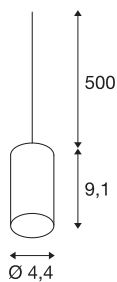

FITU PD

indoor pendant, E27, soft gold, max. 60W, 5m

The FITU pendant with an open cable end can be combined with any colour variant of our FITU ceiling canopies. With its built-in E27 socket, the luminaire is suitable for both LED and energy-saving lamps. Pendant length is 500 cm and can be shortened depending on installation needs. Supplied ready for direct connection to 230V mains supply.

TECHNICAL DATA

Item no.	1002168
Socket	E27
Number of sockets	1
IP Code	IP 20
Assembly	Surface
Assembly details	Ceiling with Acc.
Primary nominal voltage	220-240V ~50/60Hz
Safety class	II
Wattage	60 W
Maximum ambient temperature	30 °C
Color	gold
Light outlet	diffuse
Height	9.1 cm
Diameter	4.4 cm
Net weight	0.34 kg
Gross weight	0.388 kg