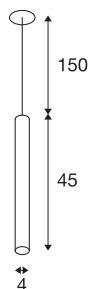

HELIA 40 PD

LED indoor pendant, soft gold, 3000K, recessed version

With the HELIA 40 you have a recessed pendant with a puristic and clear design. This luminaire is available in soft gold, black, white and brushed copper. With integrated 7.5 W warm-white premium LED. The luminaire is supplied with a 1.5 m connection lead / suspension. A separate 500mA constant current driver is required for operation.

TECHNICAL DATA

Item no.	1002169
IP Code	IP 20
Assembly	Recessed
Assembly details	Ceiling
Secondary power / voltage	500 mA
Safety class	III
Wattage	9 W
Maximum ambient temperature	30 °C
Lumen	720 lm
Colour temperature	3000 Kelvin
Beam angle	30 °
Color	gold
CRI	90
LXXBXX data	L70B50
Service life	30000 h
Light distribution	rotational symmetric
Light outlet	direct
Length	45 cm
Diameter	4 cm
Net weight	0.565 kg
Gross weight	0.782 kg
Shape of cut-out	round

Light Source

916387	
--------	---

Accessories

464144	LED DRIVER , 15W, 500-mA, incl. strain relief, dimmable
464091	LED DRIVER , 9VA, 500-mA, incl. strain relief

Installation depth	3 cm
Installation diameter	6.8 cm