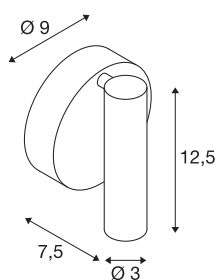

KARPO 30 CW

LED Indoor surface-mounted wall and ceiling light, single, soft gold 3000K 9.5W

The luminaires in the KARPO series are available in soft gold, white and black. It has a choice of one or two spots in a cylindrical shape which can be individually adjusted via a hinge. The swivel and tilting range allows you to optimally light up the room. The integrated premium LEDs provide high energy efficiency. The luminaire also has a high colour rendering index of 90. The luminaires can be directly connected to the 230V mains supply.

TECHNICAL DATA

Item no.	1002175
Number of different light outlets	1
Rotating or tilting	rotary Bar and tiltable
IP Code	IP 20
Assembly	Surface
Assembly details	Ceiling,Wall
Primary nominal voltage	100-240V ~50/60Hz
Secondary power / voltage	500 mA
Safety class	I
Wattage	9.5 W
Maximum ambient temperature	30 °C
Lumen	530 lm
Colour temperature	3000 Kelvin
Beam angle	40 °
Color	gold
CRI	90
LXXBXX data	L70B50
Service life	30000 h
Light distribution	rotational symmetric
Light outlet	direct
Width	9 cm
Height	12.5 cm

Depth	7.5 cm
Net weight	0.313 kg
Gross weight	0.39 kg