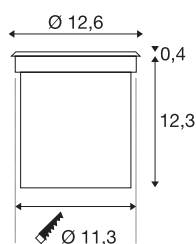

## ROCCI Round

outdoor LED inground fitting, stainless steel 316, 4000K, IP67, 8.6W

The ROCCI inground fitting has a round stainless steel bezel with a transparent glass cover, and is equipped with a COB LED module. Because it is in protection class IP67, the luminaire - which is available with two shade designs - is suitable for outdoor use. The electrical connection is made directly to the 230V mains supply. A mounting pot is included in the delivery for simple assembly.

## TECHNICAL DATA

Item no.	1002185
IP Code	IP 67
Impact resistance class	IK 08
Impact resistance	5 Joule
Assembly	Recessed
Assembly details	Ground
Primary nominal voltage	100-277V ~50/60Hz
Secondary power / voltage	700 mA
Safety class	I
Wattage	8.6 W
Minimum ambient temperature	-20 °C
Maximum ambient temperature	45 °C
Level of inrush current	5 A
Duration of inrush current	25 µs
Temperature at glass (light emission)	48 °C
Stroboscopic effect (SVM)	0.02
Lumen	630 lm
Colour temperature	4000 Kelvin
Beam angle	120 °
Color	stainless steel
LXXBXX data	L70B50
Service life	40000 h

## Light Source

916468	
--------	---

Depth	12.7 cm
Diameter	12.6 cm
Net weight	0.929 kg
Gross weight	1.09 kg
Shape of cut-out	round
Installation depth	12.3 cm
Installation diameter	11.3 cm