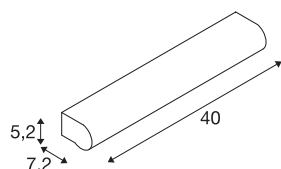

## MARYLIN

**LED Outdoor surface-mounted wall light, chrome, IP44, 3000K, 10W**

The elegant and slender MARYLIN wall light is made from white plastic and chrome-plated aluminium, and has a strong design character with high recognition value. The integrated Premium LED provides a pleasant lighting effect. Available in different lengths, the lights are most suitable as mirror lights. The in-built LED driver allows it to be directly connected to the 230V mains supply.

## TECHNICAL DATA

Item no.	1002190
IP Code	IP 44
Assembly	Surface
Assembly details	Wall
Primary nominal voltage	220-240V ~50/60Hz
Secondary power / voltage	350 mA
Safety class	I
Wattage	9.8 W
Maximum ambient temperature	35 °C
Stroboscopic effect (SVM)	0.04
Lumen	890/980 lm
Colour temperature	3000/4000 Kelvin
Beam angle	120 °
Color	chrome
CRI	80
LXXBXX data	L70B50
Service life	35000 h
Risk Group	1
Length	40 cm
Width	5.2 cm
Height	7.2 cm
Net weight	0.885 kg

## Light Source

916473		<b>Gross weight</b>	1.103 kg
		<b>BIG WHITE Page</b>	333