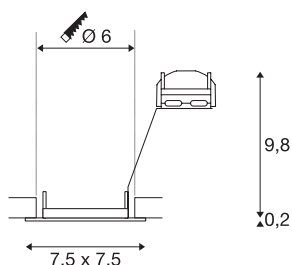

PIKA QPAR51

indoor recessed ceiling light, white, fixed, max. 50W

The PIKA QPAR51 square and rigid 240V recessed fitting is available in white, chrome, brass and silver-grey. PIKA is a modern spotlight for extraordinary lighting. The electrical connection is made directly to the 230V mains supply.

TECHNICAL DATA

Item no.	1002204
Number of sockets	1
IP Code	IP 20
Assembly	Recessed
Assembly details	Ceiling
Number of through-wires	10
Primary nominal voltage	220-240V ~50/60Hz
Safety class	II
Wattage	50 W
Color	white
Light outlet	direct
Length	7.5 cm
Width	7.5 cm
Height	10 cm
Net weight	0.122 kg
Gross weight	0.156 kg
Shape of cut-out	round
Installation depth	10 cm
Installation diameter	6 cm