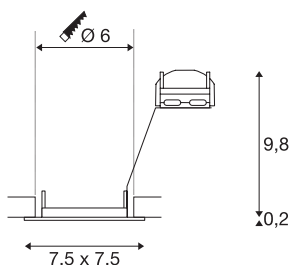

## PIKA QPAR51

indoor recessed ceiling light, chrome, fixed, max. 50W

The square and rigid 240V recessed fitting PIKA QPAR51 is available with a white, chrome, brass or silver-grey housing, and allows the desired beam angle to be individually directed. PIKA is a modern spotlight for extraordinary lighting. The electrical connection is made directly to the 230V mains supply.

## TECHNICAL DATA

Item no.	1002205
Socket	GU10
Number of sockets	1
IP Code	IP 20
Assembly	Recessed
Assembly details	Ceiling
Number of through-wires	10
Primary nominal voltage	220-240V ~50/60Hz
Safety class	II
Wattage	50 W
Color	chrome
Light outlet	direct
Length	7.5 cm
Width	7.5 cm
Height	10 cm
Net weight	0.123 kg
Gross weight	0.156 kg
Shape of cut-out	round
Installation depth	10 cm
Installation diameter	6 cm