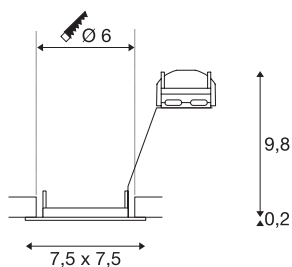

PIKA QPAR51

indoor recessed ceiling light, brass, fixed, max. 50W

The square and rigid 240V recessed fitting PIKA QPAR51 is available with a white, chrome, brass or silver-grey housing, and allows the desired beam angle to be individually directed. PIKA is a modern spotlight for extraordinary lighting. The electrical connection is made directly to the 230V mains supply.

TECHNICAL DATA

Item no.	1002206
Socket	GU10
Number of sockets	1
IP Code	IP 20
Assembly	Recessed
Assembly details	Ceiling
Number of through-wires	10
Primary nominal voltage	220-240V ~50/60Hz
Safety class	II
Wattage	50 W
Color	brass
Light outlet	direct
Length	7.5 cm
Width	7.5 cm
Height	10 cm
Net weight	0.129 kg
Gross weight	0.157 kg
Shape of cut-out	round
Installation depth	10 cm
Installation diameter	6 cm