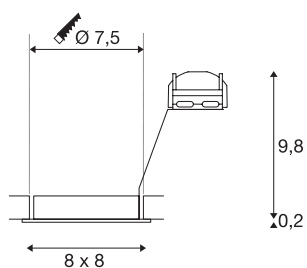

## PIKA QPAR51

indoor recessed ceiling light, white, swivelling, max. 50W

The PIKA QPAR51 square and swivelling 240V recessed fitting is available with a white, chrome, brass or silver-grey housing. PIKA is a modern spotlight for extraordinary lighting. The electrical connection is made directly to the 230V mains supply.

## TECHNICAL DATA

Item no.	1002208
Number of sockets	1
Tilt range	30 °
Rotating or tilting	rotary Bar and tiltable
IP Code	IP 20
Assembly	Recessed
Assembly details	Ceiling
Number of through-wires	10
Primary nominal voltage	220-240V ~50/60Hz
Safety class	II
Wattage	50 W
Color	white
Light outlet	direct
Length	8 cm
Width	8 cm
Height	10 cm
Net weight	0.161 kg
Gross weight	0.2 kg
Shape of cut-out	round
Installation depth	10 cm
Installation diameter	7.5 cm