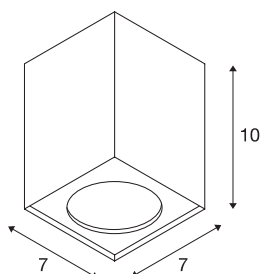

## ALTRA DICE CL

Indoor surface-mounted wall and ceiling light, QPAR-51, black

The cube-shaped ceiling light ALTRA DICE from aluminium and steel has a unilateral cut in order to host the 240V halogen lamp. Optionally available with a white, black or silver-grey housing, ALTRA DICE is ready for direct connection to a 230V mains power supply.

## TECHNICAL DATA

Item no.	1002216
Socket	GU10
Number of sockets	1
IP Code	IP 20
Assembly	Surface
Assembly details	Ceiling
Primary nominal voltage	220-240V ~50/60Hz
Safety class	I
Wattage	35 W
Maximum ambient temperature	25 °C
Color	black
Light outlet	direct
Length	7 cm
Width	7 cm
Height	10 cm
Net weight	0.315 kg
Gross weight	0.388 kg
BIG WHITE Page	263