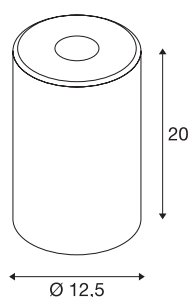

FENDA glass shade

white

FENDA glass cylinder, 12.5 cm in diameter and 20 cm high, white.

TECHNICAL DATA

Item no.	1002217
IP Code	IP 20
Assembly	Mobile
Color	white
Light outlet	diffuse
Height	20 cm
Diameter	12.5 cm
Net weight	0.402 kg
Gross weight	0.621 kg