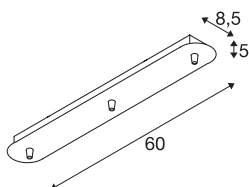

FITU triple canopy

long, soft gold

The long FITU ceiling plate is available in various colour variants with three or five outlets, and can be combined with any FITU E27 pendants. Delivered with corresponding strain relief.

TECHNICAL DATA

Item no.	1002264
IP Code	IP 20
Assembly	Surface
Assembly details	Ceiling
Nominal voltage	230V ~50Hz V
Safety class	I
Color	gold
Length	60 cm
Width	8.5 cm
Height	5 cm
Net weight	1.052 kg
Gross weight	1.377 kg