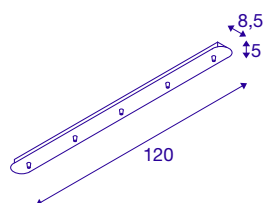

## FITU five-way canopy

long, soft gold

The long FITU ceiling plate is available in various colour variants with three or five outlets, and can be combined with any FITU E27 pendants. Delivered with corresponding strain relief.

### TECHNICAL DATA

Item no.	1002265
IP Code	IP 20
Assembly	Surface
Assembly details	Ceiling
Nominal voltage	230V ~50Hz V
Safety class	I
Color	gold
Length	120 cm
Width	8.5 cm
Height	5 cm
Net weight	2.039 kg
Gross weight	2.677 kg