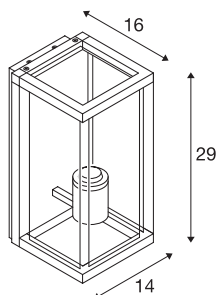

## QUADRULO WL

**E27 outdoor surface-mounted wall light, anthracite**

An aluminium wall light from the QUADRULO range with a clear illuminated area. Thanks to its high IP rating, this light is suitable for use outdoors and comes with or without a motion sensor. The light connects directly to the 230V mains power supply.

## TECHNICAL DATA

<b>Item no.</b>	1002403
<b>Socket</b>	E27
<b>Number of sockets</b>	1
<b>IP Code</b>	IP 44
<b>Impact resistance class</b>	IK 02
<b>Assembly</b>	Surface
<b>Assembly details</b>	Wall
<b>Primary nominal voltage</b>	220-240V ~50/60Hz
<b>Safety class</b>	I
<b>Wattage</b>	15 W
<b>Color</b>	anthracite
<b>Light outlet</b>	diffuse
<b>Width</b>	14 cm
<b>Height</b>	29 cm
<b>Depth</b>	16 cm
<b>Net weight</b>	2.22 kg
<b>Gross weight</b>	2.837 kg
<b>BIG WHITE Page</b>	745