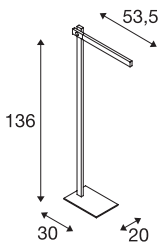

MECANICA PLUS FL

indoor LED floor stand, 2700-6500K, black

High quality LED floor stand MECANICA PLUS. An extremely minimalist design combined with three joints and the possibility of infinitely variable light colour selection make this luminaire the perfect floor stand. By the potentially large reach and a stable base the light reaches even the most distant corners of the table. The integrated switch facilitates the operation of the luminaire. The electrical connection is made directly to the 230V mains supply. This luminaire contains built-in LED lamps.

Tekniske data

Item no.	1002405
IP klasse	IP20
Montering	Mobile
Dæmpbar	Ja
Dæmpningstype	Dim-to-Warm, Switch Dimmable
Primær spænding	220-240V ~50/60Hz
Sekundær strøm / spænding	12V
IP Tæthedegrad	II
Watt	7.9 W
Lumen	520-610 lm
Farvetemperatur	2700-6500 Kelvin
Spredningsvinkel	100 °
Farve	black
CRI	80
LXXBXX-data	L70B50
Højde	136 cm
Nettovægt	6.034 kg
Bruttovægt	7.593 kg