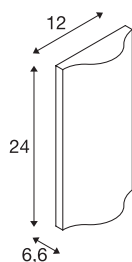

## VILUA UP/DOWN WL

Outdoor recessed wall light, anthracite, IP54 100°

The VILUA wall light, which is equipped with powerful, warm white LEDs, is available in several versions. The two oppositely arranged light sources create two similar light beams (UP/DOWN). The electrical connection of the luminaire, which is made from aluminium, is made directly to the 230V mains supply. Thanks to its IP54 protection class, the luminaire is suitable for outdoor use. This luminaire contains built-in LED lamps.

## TECHNICAL DATA

Item no.	1002505
IP Code	IP 54
Impact resistance class	IK 02
Impact resistance	0.2 Joule
Assembly	Surface
Assembly details	Wall
Primary nominal voltage	100-277V ~50/60Hz
Secondary power / voltage	700 mA
Safety class	I
Wattage	16 W
Minimum ambient temperature	-20 °C
Maximum ambient temperature	50 °C
Level of inrush current	17 A
Duration of inrush current	35 µs
Stroboscopic effect (SVM)	0.01
Lumen	800 lm
Colour temperature	3000 Kelvin
Beam angle	100 °
Color	anthracite
CRI	80
LXXBXX data	L70B50
Service life	30000 h

## Light Source

916530	
--------	---

Width	12 cm
Height	24 cm
Depth	6.6 cm
Net weight	1.17 kg
Gross weight	1.37 kg
BIG WHITE Page	763