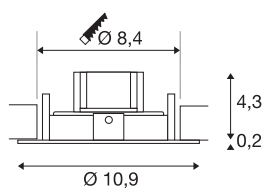

TECHNICAL DATA

Item no.	1002527
Rotating or tilting	tiltable
IP Code	IP 20
Assembly details	Ceiling
Primary nominal voltage	220-240V ~50/60Hz
Secondary power / voltage	75 mA
Safety class	II
Wattage	10 W
Starting time	1 s
Start time	0.5 s
Minimum ambient temperature	-20 °C
Maximum ambient temperature	35 °C
Stroboscopic effect (SVM)	0
Lumen	450 lm
Beam angle	38 °
Color	stainless steel
CRI	80
Binning	6 SDCM
LXXBXX data	L70B50
Service life	25000 h
Light distribution	rotational symmetric
Light outlet	direct

Height	4.5 cm
Diameter	10.9 cm
Net weight	0.275 kg
Gross weight	0.367 kg
Shape of cut-out	round
Installation diameter	8.4 cm

Accessories

1002516	SLV Play remote control
---------	-------------------------