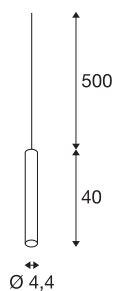

FITU PD

E27 indoor pendant, black, 5m cable with open cable end

The narrow version of the FITU pendant with open cable ends can be combined with FITU ceiling canopies in any colour variant. With its built-in E27 socket, the luminaire is suitable for both LED and energy-saving lamps. Pendant length is 500 cm and can be shortened depending on installation needs. Supplied ready for direct connection to 230V mains supply.

TECHNICAL DATA

Item no.	1002558
Socket	E27
Number of sockets	1
IP Code	IP 20
Assembly	Surface
Assembly details	Ceiling with Acc.
Primary nominal voltage	220-240V ~50/60Hz
Safety class	II
Wattage	60 W
Maximum ambient temperature	30 °C
Color	black
Light outlet	diffuse
Height	40 cm
Diameter	4.4 cm
Net weight	0.673 kg
Gross weight	0.896 kg