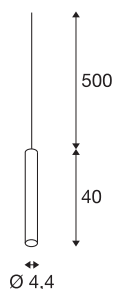

## FITU PD E27

indoor pendant, white, 5m cable with open cable end

The narrow version of the FITU pendant with open cable ends can be combined with FITU ceiling canopies in any colour variant. With its built-in E27 socket, the luminaire is suitable for both LED and energy-saving lamps. Pendant length is 500 cm and can be shortened depending on installation needs. Supplied ready for direct connection to 230V mains supply.

## TECHNICAL DATA

Item no.	1002562
Socket	E27
Number of sockets	1
IP Code	IP 20
Assembly	Surface
Assembly details	Ceiling with Acc.
Primary nominal voltage	220-240V ~50/60Hz
Safety class	II
Wattage	60 W
Maximum ambient temperature	30 °C
Color	white
Light outlet	diffuse
Height	40 cm
Diameter	4.4 cm
Net weight	0.667 kg
Gross weight	0.884 kg