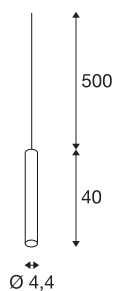

FITU PD E27

indoor pendant, brushed aluminium, 5m cable with open cable end

The narrow version of the FITU pendant with open cable ends can be combined with FITU ceiling canopies in any colour variant. With its built-in E27 socket, the luminaire is suitable for both LED and energy-saving lamps. Pendant length is 500 cm and can be shortened depending on installation needs. Supplied ready for direct connection to 230V mains supply.

TECHNICAL DATA

Item no.	1002563
Socket	E27
Number of sockets	1
IP Code	IP 20
Assembly	Surface
Assembly details	Ceiling with Acc.
Primary nominal voltage	220-240V ~50/60Hz
Safety class	II
Wattage	60 W
Maximum ambient temperature	30 °C
Color	aluminium
Light outlet	diffuse
Height	40 cm
Diameter	4.4 cm
Net weight	0.67 kg
Gross weight	0.871 kg