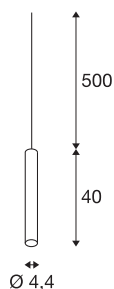

FITU PD E27

indoor pendant, brass, 5m cable with open cable end

The narrow version of the FITU pendant with open cable ends can be combined with FITU ceiling canopies in any colour variant. With its built-in E27 socket, the luminaire is suitable for both LED and energy-saving lamps. Pendant length is 500 cm and can be shortened depending on installation needs. Supplied ready for direct connection to 230V mains supply.

TECHNICAL DATA

Item no.	1002564
Socket	E27
Number of sockets	1
IP Code	IP 20
Assembly	Surface
Assembly details	Ceiling with Acc.
Primary nominal voltage	220-240V ~50/60Hz
Safety class	II
Wattage	60 W
Maximum ambient temperature	30 °C
Color	gold
Light outlet	diffuse
Height	40 cm
Diameter	4.4 cm
Net weight	0.669 kg
Gross weight	0.876 kg