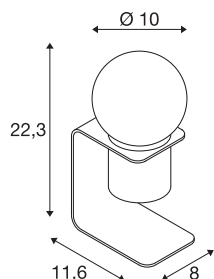

### TECHNICAL DATA

Item no.	1002582
IP Code	IP 20
Assembly	Mobile
Dimmable	Yes
Dimming technology	Switch Dimmable
Primary nominal voltage	5V
Safety class	III
Wattage	1.6 W
Minimum ambient temperature	-20 °C
Maximum ambient temperature	40 °C
Lumen	90 lm
Colour temperature	2700 Kelvin
Color	white
CRI	80
LXXBXX data	L70B50
Service life	50000 h
Light distribution	rotational symmetric
Light outlet	diffuse
Length	11.6 cm
Width	10 cm
Height	22.3 cm
Net weight	0.492 kg

## Light Source

916449	 The logo for AG, consisting of the letters 'A' and 'G' stacked vertically inside a red square with a white border.	<b>Gross weight</b>	0.724 kg
--------	--	---------------------	----------