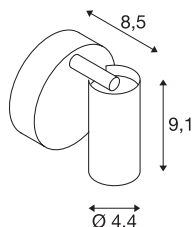

FITU

indoor wall and ceiling recessed light, E27, white

The swivelling FITU wall and ceiling light is available in various colours and is from our MIX & MATCH system. The FITU product family impresses with its wide variety of application possibilities. Thanks to the fitted E27 socket, the luminaire is suitable for LED and energy-saving lamps. The electrical connection is made directly to the 230V mains supply.

TECHNICAL DATA

Item no.	1002584
Socket	E27
Number of sockets	1
Tilt range	120 °
Horizontal rotation range	330 °
Rotating or tilting	rotary Bar and tiltable
IP Code	IP 20
Assembly	Surface
Assembly details	Ceiling,Wall
Primary nominal voltage	220-240V ~50/60Hz
Safety class	I
Wattage	60 W
Maximum ambient temperature	30 °C
Color	white
Length	9.1 cm
Height	8.5 cm
Diameter	4.4 cm
Net weight	0.331 kg
Gross weight	0.471 kg