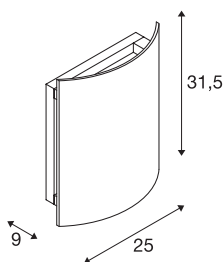

## LED SAIL WL

LED outdoor surface-mounted wall light, 3000K, anthracite, IP54

The 360° radiating LED SAIL recessed wall light is extremely suitable for outdoors because of the high IP protection class. Manufactured from aluminium and steel, the fitting is supplied ready for direct connection to 230V mains supply, thanks to the incorporated driver. LED SAIL is available with a white or anthracite finish. This luminaire contains built-in LED lamps.

## TECHNICAL DATA

Item no.	1002605
IP Code	IP 54
Impact resistance class	IK 06
Impact resistance	1 Joule
Assembly	Surface
Assembly details	Wall
Primary nominal voltage	200-240V ~50Hz
Safety class	I
Wattage	18 W
Level of inrush current	25 A
Duration of inrush current	36 µs
Stroboscopic effect (SVM)	4.58
Lumen	400 lm
Colour temperature	3000 Kelvin
Beam angle	70 °
Color	anthracite
CRI	80
Light distribution	symmetric
Light outlet	direct - indirect
Width	25 cm
Height	31.5 cm
Depth	9 cm

## Light Source

954788		<b>Net weight</b>	1.873 kg
		<b>Gross weight</b>	2.4 kg