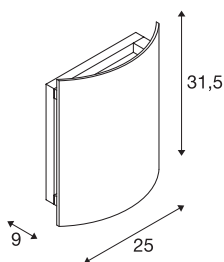

## LED SAIL WL

LED outdoor surface-mounted wall light, 3000K, white, IP54

The 360° radiating LED SAIL recessed wall light is extremely suitable for outdoors because of the high IP protection class. Manufactured from aluminium and steel, the fitting is supplied ready for direct connection to 230V mains supply, thanks to the incorporated driver. LED SAIL is available with a white or anthracite finish. This luminaire contains built-in LED lamps.

## TECHNICAL DATA

Item no.	1002606
IP Code	IP 54
Impact resistance class	IK 06
Impact resistance	1 Joule
Assembly	Surface
Assembly details	Wall
Primary nominal voltage	200-240V ~50Hz
Safety class	I
Wattage	18 W
Level of inrush current	25 A
Duration of inrush current	36 µs
Stroboscopic effect (SVM)	4.58
Lumen	590 lm
Colour temperature	3000 Kelvin
Beam angle	70 °
Color	white
CRI	80
Light distribution	symmetric
Light outlet	direct - indirect
Width	25 cm
Height	31.5 cm
Depth	9 cm

## Light Source

954788		<b>Net weight</b>	1.872 kg
		<b>Gross weight</b>	2.444 kg