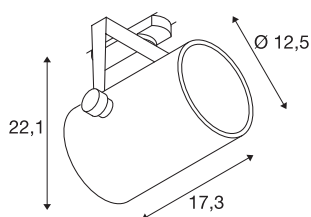

## EURO SPOT TRACK DALI

for 240V 3-circuit track, LED, 3000K, white, 38°, incl. 3-circuit adapter

Rotating and swivelling EURO SPOT DALI LED spotlight, with a compact design and suitable DALI adapter for the 3-circuit 240V track system. The LED module is installed inside the cylindrical lamp head in the factory. Available with several housing and light colours, the spotlight impresses with its simple, timeless appearance. The spotlight fulfils any requirement because of the selection of available beam angles.

## TECHNICAL DATA

Item no.	1002670
Rotating or tilting	rotary Bar and tiltable
IP Code	IP 20
Assembly	Surface
Assembly details	Track Ceiling,Track Wall
Dimmable	Yes
Dimming technology	DALI
Primary nominal voltage	220-240V ~50/60Hz
Secondary power / voltage	500 mA
Safety class	I
Wattage	20 W
Level of inrush current	35 A
Duration of inrush current	2 µs
Lumen	1900 lm
Colour temperature	3000 Kelvin
Beam angle	38 °
Color	white
CRI	90
LXXBXX data	L70B50
Service life	30000 h
Light distribution	rotational symmetric
Light outlet	direct

<b>Length</b>	17.3 cm
<b>Height</b>	22.1 cm
<b>Diameter</b>	12.5 cm
<b>Net weight</b>	1.477 kg
<b>Gross weight</b>	1.92 kg