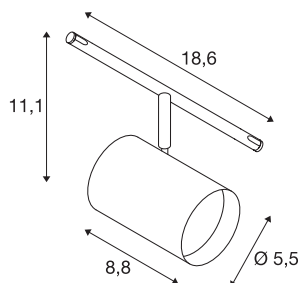

## TENSEO NOBLO

cable luminaire for low voltage cable system 2700K  
chrome

The NOBLO rotating and swivelling LED spotlight for the TENSEO low-voltage cable system. The luminaire impresses with its slim design and is therefore ideal for modern lighting concepts. The luminaire is made from aluminium and equipped with a Premium LED module.

### Tekniske data

Item no.	1002696
IP klasse	IP20
Montering	Surface
Monterings detaljer	Ceiling with Acc.
Primær spænding	12V ~50Hz
IP Tæthedegrad	III
Watt	8.5 W
Max omgivelsestemperatur	35 °C
Lumen	450 lm
Farvetemperatur	2700 Kelvin
Spredningsvinkel	36 °
Farve	chrome
CRI	80
LXXBXX-data	L70B50
Længde	8.8 cm
Bredde	18.6 cm
Højde	11.1 cm
Diameter	5.5 cm
Nettovægt	0.354 kg
Bruttovægt	0.531 kg
BIG WHITE side	491