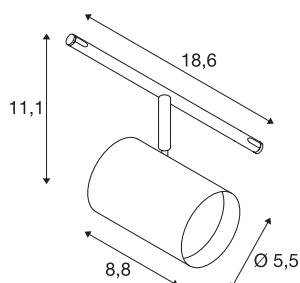

## TECHNICAL DATA

|                             |                         |
|-----------------------------|-------------------------|
| Item no.                    | 1002696                 |
| Rotating or tilting         | rotary Bar and tiltable |
| IP Code                     | IP 20                   |
| Assembly                    | Surface                 |
| Assembly details            | Ceiling with Acc.       |
| Primary nominal voltage     | 12V ~50Hz               |
| Safety class                | III                     |
| Wattage                     | 8.5 W                   |
| Maximum ambient temperature | 35 °C                   |
| Stroboscopic effect (SVM)   | 0                       |
| Lumen                       | 450 lm                  |
| Colour temperature          | 2700 Kelvin             |
| Beam angle                  | 36 °                    |
| Color                       | chrome                  |
| CRI                         | 80                      |
| LXXBXX data                 | L70B50                  |
| Service life                | 25000 h                 |
| Light distribution          | rotational symmetric    |
| Light outlet                | direct                  |
| Length                      | 8.8 cm                  |
| Width                       | 18.6 cm                 |
| Height                      | 11.1 cm                 |

## Light Source

|        |   |
|--------|---|
| 916567 |  |
|--------|---|

|                       |          |
|-----------------------|----------|
| <b>Diameter</b>       | 5.5 cm   |
| <b>Net weight</b>     | 0.355 kg |
| <b>Gross weight</b>   | 0.541 kg |
| <b>BIG WHITE Page</b> | 491      |