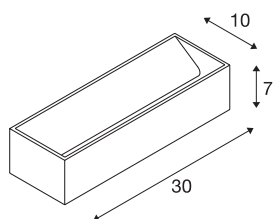

## LOGS IN L Indoor LED recessed wall light black/-brass 3000K TRIAC dimmable

The distinctive LED UP/DOWN recessed wall light LOGS IN L is equipped with an ultra-modern, powerful LED which emits its controllable, warm white light indirectly. It is therefore excellent for glare-free lighting of stairs, staircases and rooms. The LOGS IN L has infinitely variable and completely flicker-free dimming due to the dim-to-warm function. Due to the operating device incorporated in the canopy, the electrical connection is made directly to the 230V mains power supply.

### TECHNICAL DATA

Item no.	1002842
IP Code	IP 20
Assembly	Surface
Assembly details	Wall
Dimmable	Yes
Dimming technology	Leading edge, trailing edge
Primary nominal voltage	220-240V ~50/60Hz
Secondary power / voltage	500 mA
Safety class	I
Wattage	18 W
Maximum ambient temperature	40 °C
Stroboscopic effect (SVM)	0.03
Lumen	1100 lm
Colour temperature	3000 Kelvin
Color	black
CRI	90
LXXBXX data	L70B50
Service life	30000 h
Length	30 cm
Height	7 cm
Depth	10 cm
Net weight	1.341 kg

## Light Source

916381		<b>Gross weight</b>	1.569 kg
		<b>BIG WHITE Page</b>	363