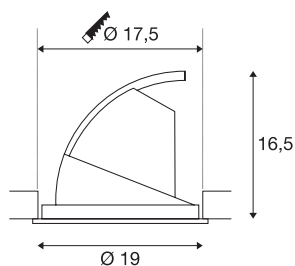

## GIMBLE IN 175

Indoor LED recessed ceiling light, white, 3000K

The Premium LED installed in the GIMBLE IN 175 recessed ceiling light gives off a particularly warm light. Of course, the light outlet of this recessed ceiling light is tiltable. With a CRI value of greater than or equal to 90, the GIMBLE IN 175 is ideal for true-colour lighting of rooms. This should be your choice of recessed ceiling light if colour rendering is very important to you. This recessed ceiling light is sustainable and low-maintenance thanks to the anticipated service life of 30,000 hours.

## TECHNICAL DATA

Item no.	1002881
Rotating or tilting	rotary Bar and tiltable
IP Code	IP 20
Assembly	Recessed
Assembly details	Ceiling
Secondary power / voltage	1000/1050 mA
Safety class	III
Wattage	37 W
Lumen	3340 lm
Colour temperature	3000 Kelvin
Beam angle	36 °
Color	white
CRI	90
LXXBXX data	L70B50
Service life	30000 h
Light distribution	rotational symmetric
Light outlet	direct
Height	16.5 cm
Diameter	19 cm
Net weight	0.802 kg
Gross weight	1.216 kg
Installation depth	16.5 cm

## Light Source

916343	
--------	---

Installation diameter	17.5 cm
-----------------------	---------