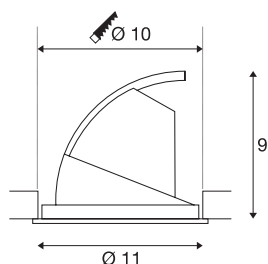

GIMBLE IN 100

Indoor LED recessed ceiling light, white, 4000K

The Premium LED installed in the GIMBLE IN 100 recessed ceiling light gives off a particularly warm light. Of course, the light outlet of this recessed ceiling light is tiltable. With a CRI value of greater than or equal to 90, the GIMBLE IN 100 is ideal for true-colour lighting of rooms. This should be your choice of recessed ceiling light if colour rendering is very important to you. This recessed ceiling light is sustainable and low-maintenance thanks to the anticipated service life of 30,000 hours.

TECHNICAL DATA

Item no.	1002886
Rotating or tilting	rotary Bar and tiltable
IP Code	IP 20
Assembly	Recessed
Assembly details	Ceiling
Secondary power / voltage	350 mA
Safety class	III
Wattage	12.3 W
Lumen	1140 lm
Colour temperature	4000 Kelvin
Beam angle	36 °
Color	white
CRI	90
LXXBXX data	L70B50
Service life	30000 h
Light distribution	rotational symmetric
Light outlet	direct
Risk Group	1
Height	9 cm
Diameter	11 cm
Net weight	0.24 kg
Gross weight	0.378 kg