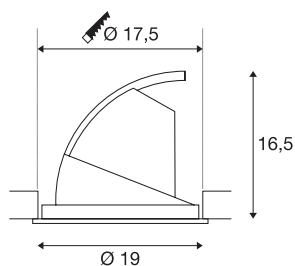

GIMBLE IN 175

Indoor LED recessed ceiling light, white, 4000K

The Premium LED installed in the GIMBLE IN 175 recessed ceiling light gives off a particularly warm light. Of course, the light outlet of this recessed ceiling light is tiltable. With a CRI value of greater than or equal to 90, the GIMBLE IN 175 is ideal for true-colour lighting of rooms. This should be your choice of recessed ceiling light if colour rendering is very important to you. This recessed ceiling light is sustainable and low-maintenance thanks to the anticipated service life of 30,000 hours.

TECHNICAL DATA

Item no.	1002887
Rotating or tilting	rotary Bar and tiltable
IP Code	IP 20
Assembly	Recessed
Assembly details	Ceiling
Secondary power / voltage	1000/1050 mA
Safety class	III
Wattage	37 W
Lumen	3550 lm
Colour temperature	4000 Kelvin
Beam angle	36 °
Color	white
CRI	90
LXXBXX data	L70B50
Service life	30000 h
Light distribution	rotational symmetric
Light outlet	direct
Risk Group	1
Height	16.5 cm
Diameter	19 cm
Net weight	0.82 kg
Gross weight	1.229 kg