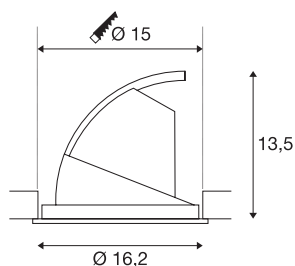

## GIMBLE IN 150

Indoor LED recessed ceiling light, white, 3000K

The Premium LED installed in the GIMBLE IN 150 recessed ceiling light gives off a particularly warm light. Of course, the light outlet of this recessed ceiling light is tiltable. With a CRI value of greater than or equal to 90, the GIMBLE IN 150 is ideal for true-colour lighting of rooms. This should be your choice of recessed ceiling light if colour rendering is very important to you. This recessed ceiling light is sustainable and low-maintenance thanks to the anticipated service life of 30,000 hours.

### TECHNICAL DATA

|                           |                         |
|---------------------------|-------------------------|
| Item no.                  | 1002888                 |
| Rotating or tilting       | rotary Bar and tiltable |
| IP Code                   | IP 20                   |
| Assembly                  | Recessed                |
| Assembly details          | Ceiling                 |
| Secondary power / voltage | 700 mA                  |
| Safety class              | III                     |
| Wattage                   | 24.5 W                  |
| Lumen                     | 2300 lm                 |
| Colour temperature        | 3000 Kelvin             |
| Beam angle                | 36 °                    |
| Color                     | white                   |
| CRI                       | 90                      |
| LXXBXX data               | L70B50                  |
| Service life              | 30000 h                 |
| Light distribution        | rotational symmetric    |
| Light outlet              | direct                  |
| Risk Group                | 1                       |
| Height                    | 13.5 cm                 |
| Diameter                  | 16.2 cm                 |
| Net weight                | 0.582 kg                |
| Gross weight              | 0.83 kg                 |