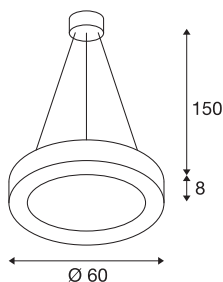

## MEDO RING 60 DALI

Indoor LED pendant, black, 3000K

As well as having an appealing design, the modern MEDO RING impresses with efficient and powerful LED modules that are also dimmable. The aluminium frame is fitted with an acrylic glass cover which provides bright and uniform illumination. Its 1.5 metre pendant length makes it ideal for rooms with high ceilings. The built-in LED driver makes direct connection to a 120V to 240V mains supply possible.

## TECHNICAL DATA

Item no.	1002890
Number of different light outlets	1
IP Code	IP 20
Assembly	Surface
Assembly details	Ceiling
Dimmable	Yes
Dimming technology	DALI 2, Touch
Primary nominal voltage	220-240V ~50/60Hz
Secondary power / voltage	700 mA
Safety class	I
Wattage	34 W
Minimum ambient temperature	-25 °C
Maximum ambient temperature	40 °C
Network rated standby power	0.5 W
Level of inrush current	15 A
Duration of inrush current	100 µs
Stroboscopic effect (SVM)	0
Lumen	2200 lm
Colour temperature	3000 Kelvin
Beam angle	105 °
Color	black
CRI	80

## Light Source

916532		<b>UGR <math>\leq</math></b>	22
		<b>LXXBXX data</b>	L70B50
		<b>Service life</b>	20000 h
		<b>Light distribution</b>	rotational symmetric
		<b>Light outlet</b>	direct
		<b>Risk Group</b>	1
		<b>Height</b>	8 cm
		<b>Diameter</b>	60 cm
		<b>Pendant length</b>	150 cm
		<b>Net weight</b>	5.112 kg
		<b>Gross weight</b>	6.219 kg
		<b>BIG WHITE Page</b>	167