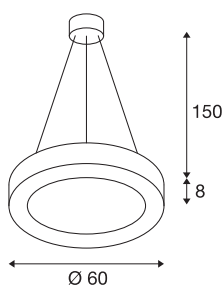

MEDO RING 60 DALI

Indoor LED pendant, white, 3000K

As well as having an appealing design, the modern MEDO RING impresses with efficient and powerful LED modules that are also dimmable. The aluminium frame is fitted with an acrylic glass cover which provides bright and uniform illumination. Its 1.5 metre pendant length makes it ideal for rooms with high ceilings. The built-in LED driver makes direct connection to a 120V to 240V mains supply possible.

TECHNICAL DATA

Item no.	1002891
Number of different light outlets	1
IP Code	IP 20
Assembly	Surface
Assembly details	Ceiling
Dimmable	Yes
Dimming technology	DALI 2, Touch
Primary nominal voltage	220-240V ~50/60Hz
Secondary power / voltage	700 mA
Safety class	I
Wattage	34 W
Minimum ambient temperature	-25 °C
Maximum ambient temperature	40 °C
Network rated standby power	0.5 W
Level of inrush current	15 A
Duration of inrush current	100 µs
Stroboscopic effect (SVM)	0
Lumen	2200 lm
Colour temperature	3000 Kelvin
Beam angle	105 °
Color	white
CRI	80

Light Source

916532	
--------	---

UGR \leq	22
LXXBXX data	L70B50
Service life	20000 h
Light distribution	rotational symmetric
Light outlet	direct
Risk Group	1
Height	8 cm
Diameter	60 cm
Pendant length	150 cm
Net weight	5.007 kg
Gross weight	5.902 kg
BIG WHITE Page	167