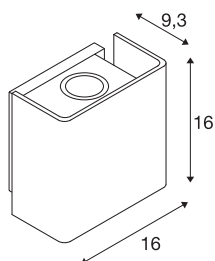

MANA OUT

Outdoor recessed wall light, anthracite, 3000K, IP65, dimmable

The elegant up/down MANA OUT WL wall light has an aluminium structure and is equipped with warm-white high-performance LEDs. Because of the built-in LED driver, the electrical connection of the luminaire, which is available in rust and anthracite, is made directly to a 230V mains power supply. This luminaire contains built-in LED lamps.

TECHNICAL DATA

Item no.	1002900
IP Code	IP 65
Impact resistance class	IK 02
Impact resistance	0.2 Joule
Assembly	Surface
Assembly details	Wall
Dimmable	Yes
Dimming technology	trailing edge
Primary nominal voltage	220-240V ~50/60Hz
Secondary power / voltage	500 mA
Safety class	I
Wattage	11 W
Minimum ambient temperature	-20 °C
Maximum ambient temperature	45 °C
Level of inrush current	12.4 A
Duration of inrush current	7.2 µs
Stroboscopic effect (SVM)	0.04
Lumen	650 lm
Colour temperature	3000 Kelvin
Beam angle	60 °
Color	anthracite
CRI	80

Light Source

916573		LXXBXX data	L70B50
		Service life	30000 h
		Risk Group	1
		Length	16 cm
		Width	16 cm
		Height	9.3 cm
		Net weight	1.486 kg
		Gross weight	1.95 kg
		BIG WHITE Page	721