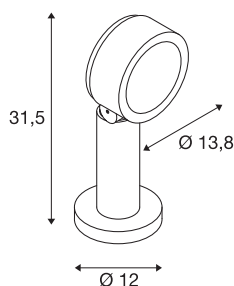

ESKINA Pole

Outdoor floor stand, anthracite, 3000/4000K, IP65, dimmable

A new family in the SLV lighting world! We are providing you with an integrated outdoor lighting solution with the ESKINA family. Regardless of whether it is a floor stand, a wall and ceiling light or a display fitting. You will find the right light for any application. All of the luminaires can be operated with 3000 K or 4000 K. Versions with motion sensors are also available.

TECHNICAL DATA

Item no.	1002906
Rotating or tilting	rotary Bar and tiltable
IP Code	IP 65
Impact resistance class	IK 04
Impact resistance	0.5 Joule
Assembly	Surface
Assembly details	Ground
Dimmable	Yes
Dimming technology	trailing edge
Primary nominal voltage	220-240V ~50/60Hz
Secondary power / voltage	350 mA
Safety class	I
Wattage	14.5 W
Ambient temperature	25 °C
Level of inrush current	30 A
Duration of inrush current	40 µs
Stroboscopic effect (SVM)	0.05
Lumen	1000 lm
Colour temperature	3000/4000 Kelvin
Beam angle	95 °
Color	anthracite
CRI	80

Light Source

916405	
--------	---

Accessories

230060	EARTH SPIKE , for VAP SLIM 30/60/90, VAP, BERRA and SITRA, galvanised steel
--------	---

LXXBXX data	L70B50
Service life	36000 h
Light distribution	rotational symmetric
Light outlet	direct
Height	31.5 cm
Diameter	13.8 cm
Net weight	1.582 kg
Gross weight	1.96 kg
BIG WHITE Page	631