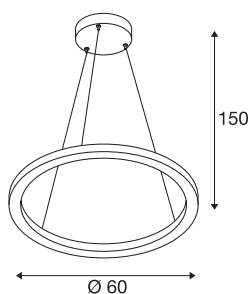

## ONE 60 DALI

Indoor LED pendant, black, 3000/4000K

The modern design of the ONE light family attracts all eyes. With an LED lifespan of approximately 30,000 hours, the circular lights are also extremely sustainable. The ONE 60 DALI Indoor LED pendant light black produces a particularly pleasant, DALI dimmable light that is adjustable in height. Added to this is the high CRI of over 90 for true-to-life colour reproduction. The elegant light is made for the gastronomy and hotel industry as well as for living rooms. When will you test out the benefits of SLV's impressive indoor lights?

## TECHNICAL DATA

Item no.	1002909
IP Code	IP 20
Assembly	Surface
Assembly details	Ceiling
Dimmable	Yes
Dimming technology	DALI 2
Primary nominal voltage	220-240V ~50/60Hz
Secondary power / voltage	600 mA
Safety class	I
Wattage	24 W
Minimum ambient temperature	-20 °C
Maximum ambient temperature	50 °C
Rated standby power	0.5 W
Level of inrush current	30 A
Duration of inrush current	2 µs
Stroboscopic effect (SVM)	0.08
Lumen	1480/1550 lm
Colour temperature	3000/4000 Kelvin
Color	black
CRI	90
LXXBXX data	L70B50
Service life	30000 h

## Light Source

916474		Risk Group	1
		Height	3 cm
		Diameter	60 cm
		Pendant length	300 cm
		Net weight	1.874 kg
		Gross weight	3.757 kg
		BIG WHITE Page	188