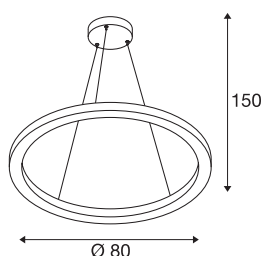

TECHNICAL DATA

Item no.	1002911
IP Code	IP 20
Assembly	Surface
Assembly details	Ceiling
Dimmable	Yes
Dimming technology	DALI 2
Primary nominal voltage	220-240V ~50/60Hz
Secondary power / voltage	800 mA
Safety class	I
Wattage	32 W
Minimum ambient temperature	-20 °C
Maximum ambient temperature	50 °C
Rated standby power	0.5 W
Level of inrush current	35 A
Duration of inrush current	2 µs
Stroboscopic effect (SVM)	0.07
Lumen	1930/2140 lm
Colour temperature	3000/4000 Kelvin
Color	black
CRI	90
LXXBXX data	L70B50
Service life	30000 h

Light Source

916474	
916461	

Risk Group	1
Height	3 cm
Diameter	80 cm
Pendant length	300 cm
Net weight	2.097 kg
Gross weight	4.604 kg
BIG WHITE Page	188