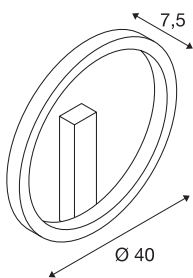

ONE 40 DALI

Indoor LED recessed wall light, white, 3000/4000K

Reduced, modern and elegant, the design of the ONE light family attracts all eyes. At the same time, the circular lights are also extremely sustainable thanks to their expected LED lifespan of 30,000 hours. Use the ONE 40 DALI Indoor LED wall-mounted light white for a particularly pleasant, DALI dimmable light that is switchable in light colour. In addition, the light, which can be aligned in different room dimensions, offers a high colour reproduction index of over 90. The low-maintenance light is equally suitable for the hotel industry and gastronomy as well as for living spaces. Experience light with SLV – your reliable partner for all kinds of indoor lights for 40 years.

Tekniske data

Item no.	1002917
IP klasse	IP20
Montering	Surface
Monterings detaljer	Ceiling, Wall
Dæmpbar	Ja
Dæmpningstype	DALI 2
Primær spænding	220-240V ~50/60Hz
Sekundær strøm / spænding	350mA
IP Tæthedsgrad	I
Watt	14 W
Min omgivelsestemperatur	-20 °C
Max omgivelsestemperatur	50 °C
Lumen	700/730 lm
Farvetemperatur	3000/4000 Kelvin
Farve	white
CRI	90
LXXBXX-data	L70B50
Dybde	7.5 cm
Diameter	40 cm
Nettovægt	1.171 kg
Bruttovægt	2.154 kg
BIG WHITE side	193