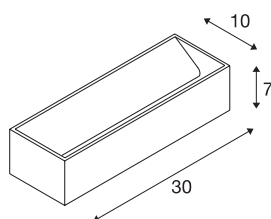

LOGS IN L

Indoor LED recessed wall light, black/gold, 2000-3000-K, DIM-TO-WARM

The distinctive LED UP/DOWN recessed wall light LOGS IN L is equipped with an ultra-modern, powerful LED which emits its controllable, warm white light indirectly. It is therefore excellent for glare-free lighting of stairs, staircases and rooms. The LOGS IN L has infinitely variable and completely flicker-free dimming due to the dim-to-warm function. Due to the operating device incorporated in the canopy, the electrical connection is made directly to the 230V mains power supply.

TECHNICAL DATA

Item no.	1002928
IP Code	IP 20
Assembly	Surface
Assembly details	Wall
Dimmable	Yes
Dimming technology	Dim-to-Warm, Leading edge, trailing edge
Primary nominal voltage	220-240V ~50/60Hz
Secondary power / voltage	500 mA
Safety class	I
Wattage	21 W
Maximum ambient temperature	40 °C
Stroboscopic effect (SVM)	0.03
Lumen	100-1000 lm
Colour temperature	2000-3000 Kelvin
Color	black
CRI	90
LXXBXX data	L70B50
Service life	30000 h
Length	30 cm
Height	7 cm
Depth	10 cm
Net weight	1.338 kg

Light Source

916608		Gross weight	1.556 kg
		BIG WHITE Page	363