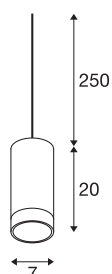

### TECHNICAL DATA

Item no.	1002939
Socket	GU10
Number of sockets	1
IP Code	IP 20
Assembly details	Ceiling with Acc.
Primary nominal voltage	220-240V ~50/60Hz
Safety class	I
Wattage	10 W
Color	black
Light outlet	direct
Height	20 cm
Diameter	7 cm
Net weight	0.653 kg
Gross weight	0.821 kg
BIG WHITE Page	305