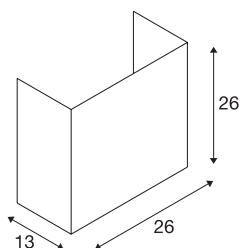

ACCANTO SQUARE E27

Indoor surface-mounted wall light black

Stylishly manufactured steel and textile elements give the ACCANTO wall light its unmistakable charm. The textile lampshade with the rectangular design, which is available in white or black, ensures that the lamp which is used has homogeneous lighting attributes. We give you the choice thanks to the installed E27 lamp socket. Regardless of whether you want to use an LED lamp, an energy-saving lamp, or a normal commercial incandescent lamp. The wall light is supplied ready for connection to a 230V mains power supply.

TECHNICAL DATA

Item no.	1002942
Socket	E27
Number of sockets	1
IP Code	IP 20
Assembly	Surface
Assembly details	Wall
Primary nominal voltage	220-240V ~50/60Hz
Safety class	I
Wattage	40 W
Maximum ambient temperature	40 °C
Color	black
Light distribution	symmetric
Light outlet	diffuse
Length	26 cm
Height	26 cm
Depth	13 cm
Net weight	0.697 kg
Gross weight	1.106 kg