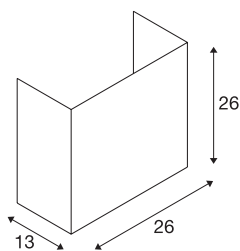

ACCANTO SQUARE E27

Indoor surface-mounted wall light white

Stylishly manufactured steel and textile elements give the ACCANTO wall light its unmistakable charm. The textile lampshade with the rectangular design, which is available in white or black, ensures that the lamp which is used has homogeneous lighting attributes. We give you the choice thanks to the installed E27 lamp socket. Regardless of whether you want to use an LED lamp, an energy-saving lamp, or a normal commercial incandescent lamp. The wall light is supplied ready for connection to a 230V mains power supply.

Tekniske data

Item no.	1002943
Antal fatninger	1
IP klasse	IP20
Montering	Surface
Monterings detaljer	Wall
Primær spænding	220-240V ~50/60Hz
IP Tæthedegrad	I
Watt	40 W
Max omgivelsestemperatur	40 °C
Farve	white
Længde	26 cm
Højde	26 cm
Dybde	13 cm
Nettovægt	0.692 kg
Bruttovægt	1.104 kg